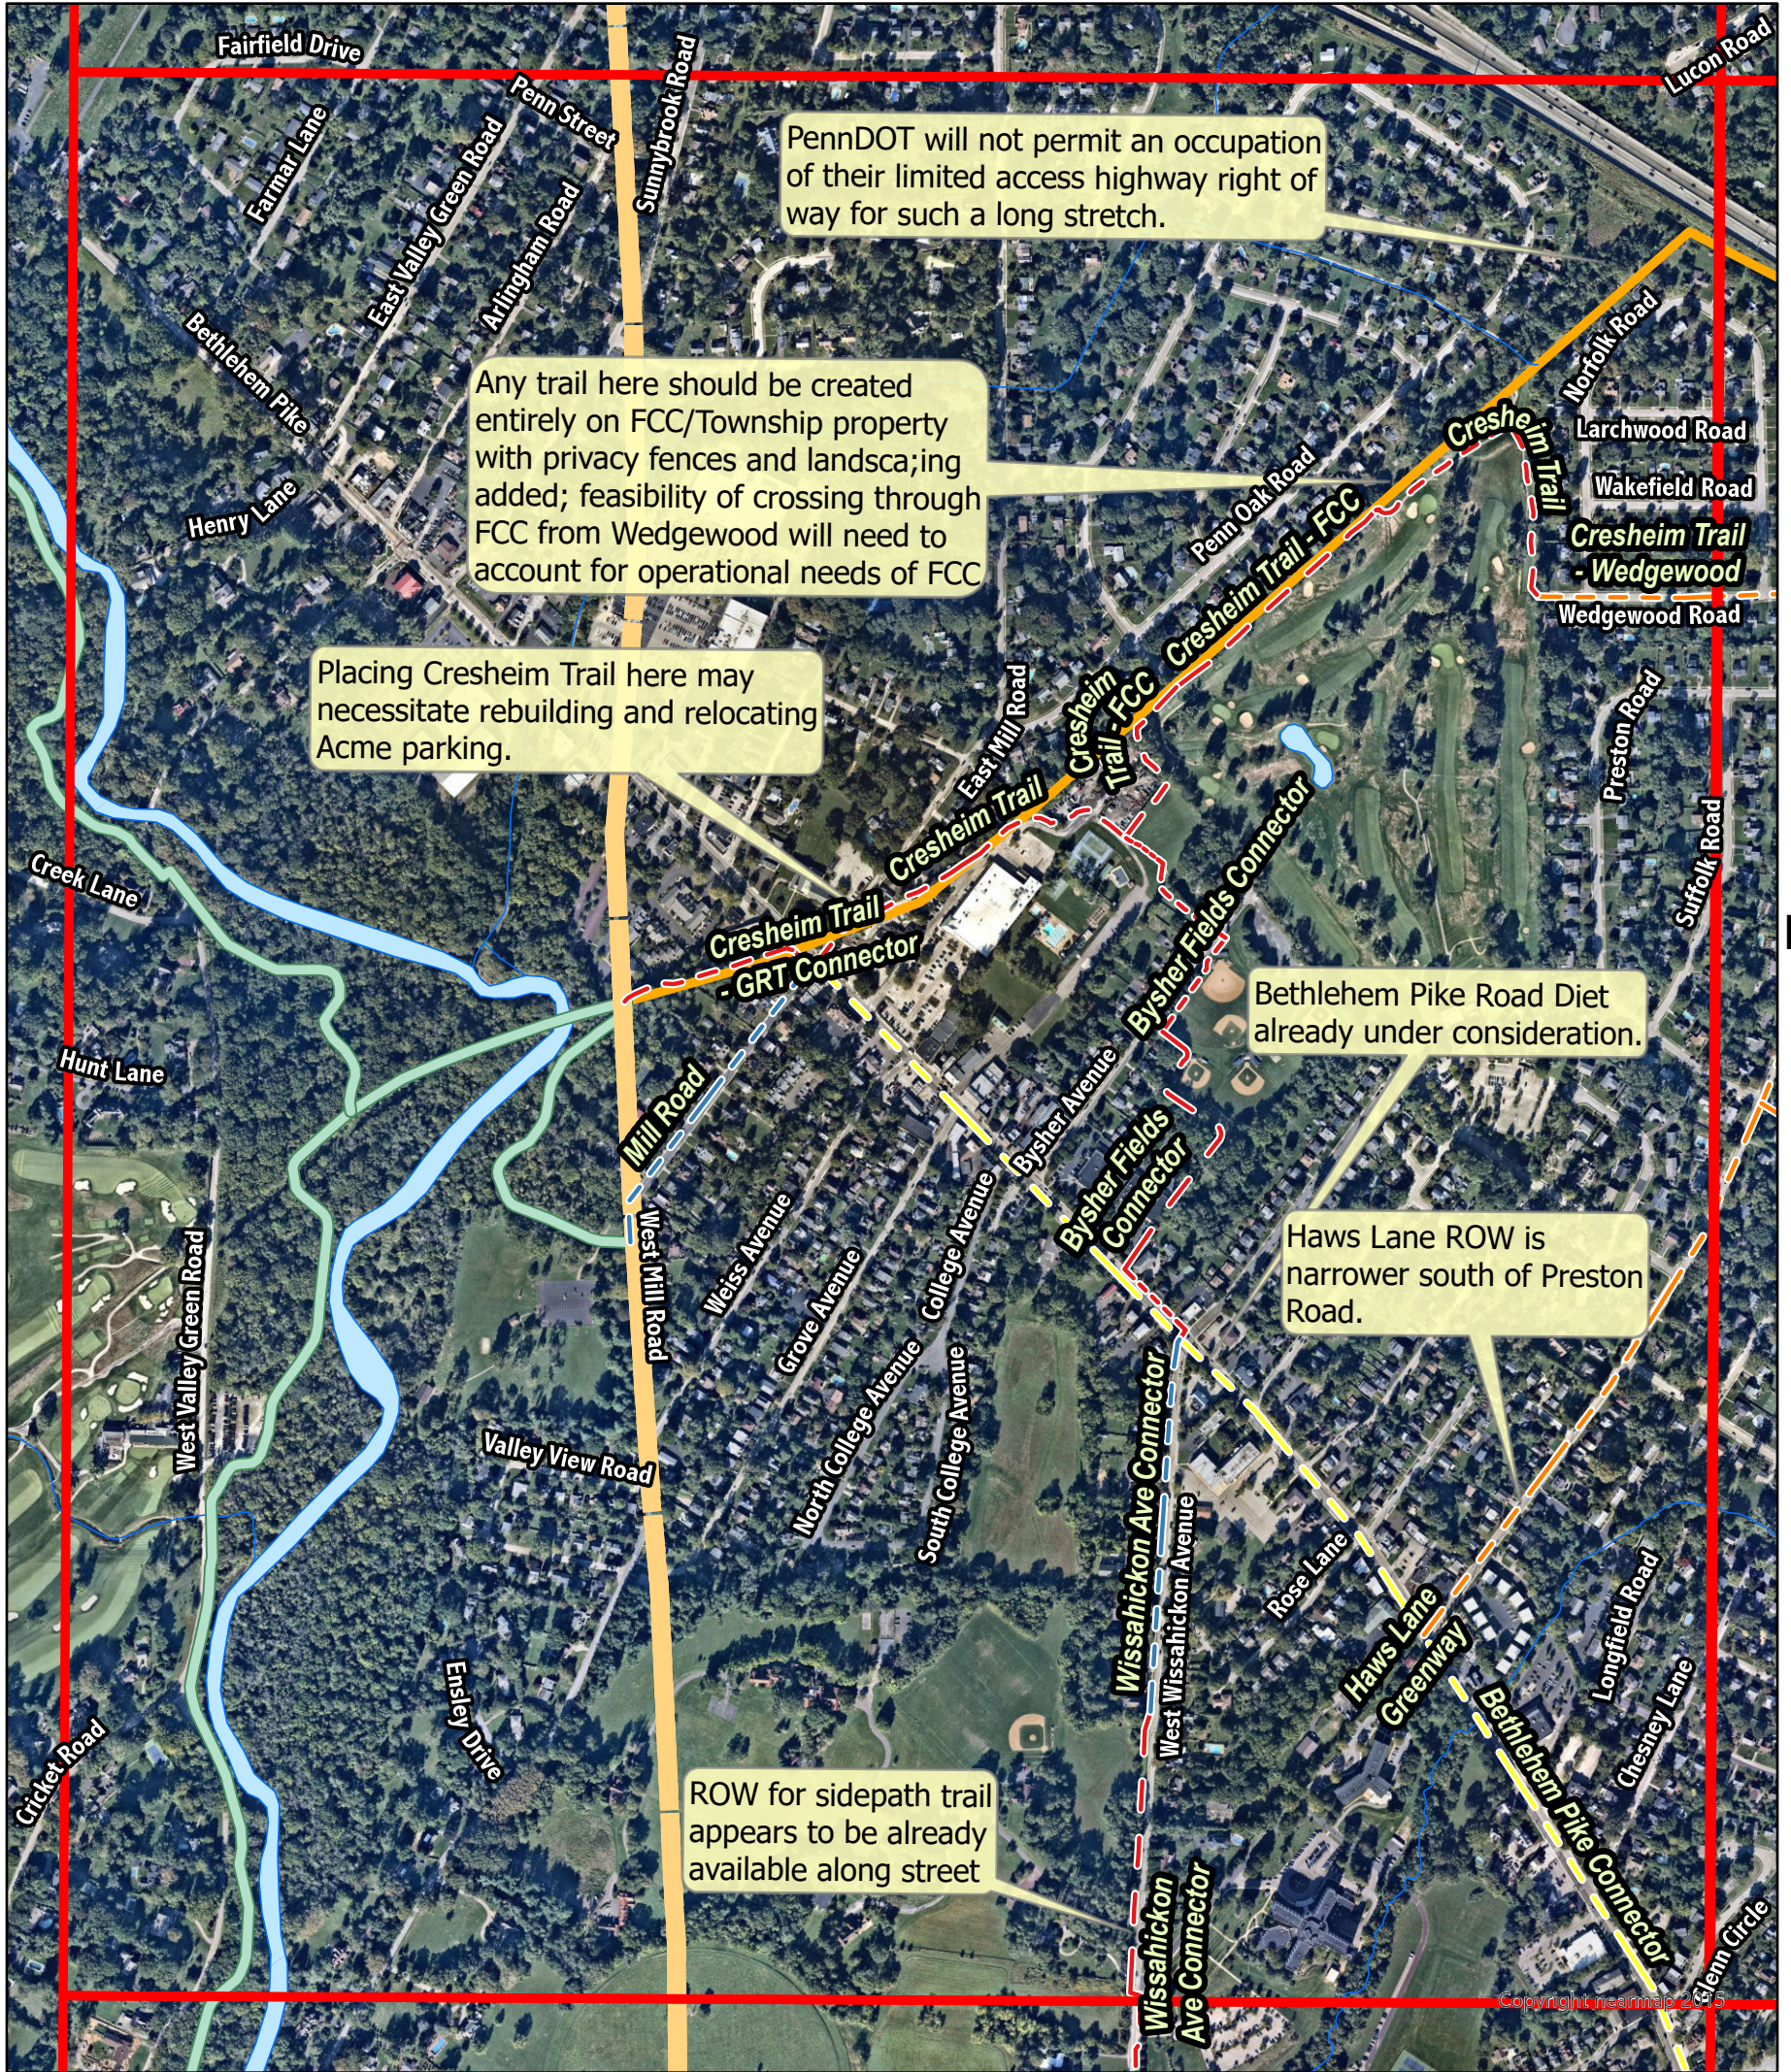

C1

B2

C1

Springfield Proposed Trail Network

Facility Type

- - - Multi-use Trail
- - - Sidewalk
- - - Priority Bike Route
- - - Mixed
- - - Neighborhood Greenway
- - - Complete Street/Road Diet
- Existing Trails
- Extra_Existing_Springfield_Trails
- Grid

Page Name: B1

Page 3 of 7