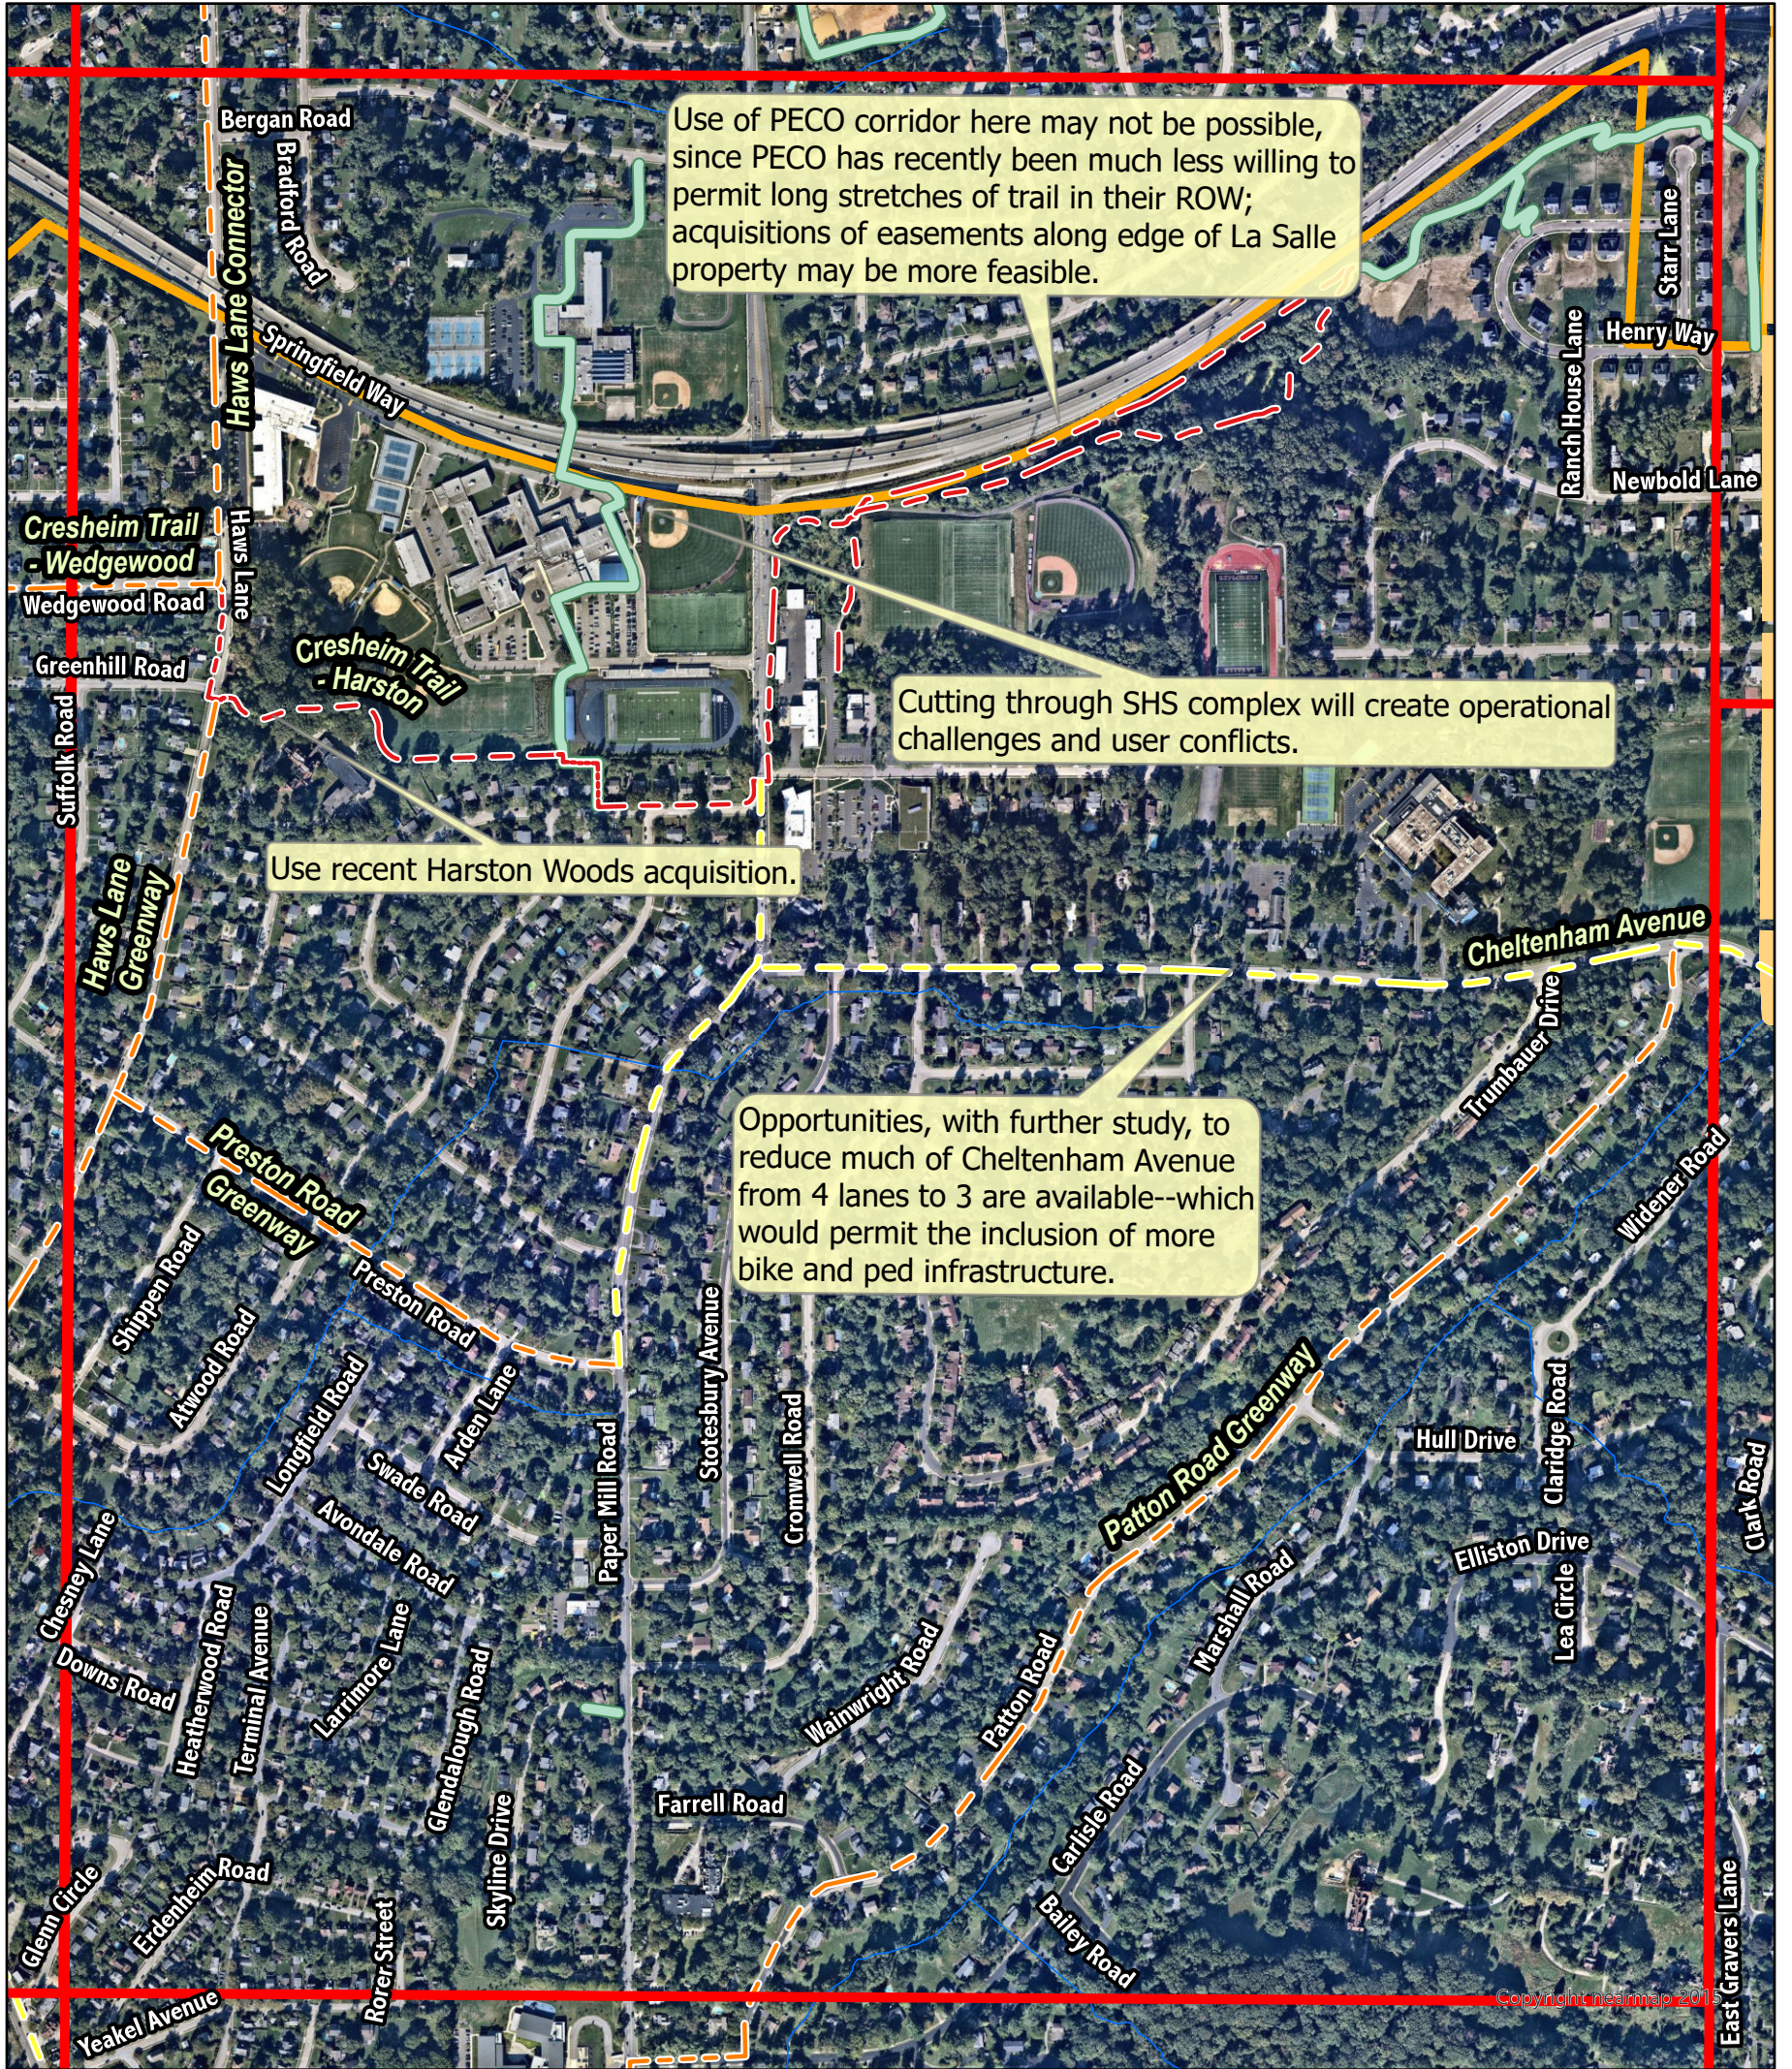

B1

A2

A2

B1

C2

B3

C2

Springfield Proposed Trail Network

Facility Type

- - - - Multi-use Trail
- - - - Sidewalk
- - - - Priority Bike Route
- - - - Mixed
- - - - Neighborhood Greenway
- - - - Complete Street/Road Diet
- — — — Existing Trails
- — — — Extra_Existing_Springfield_Trails
- Grid

Page Name: B2

Page 4 of 7