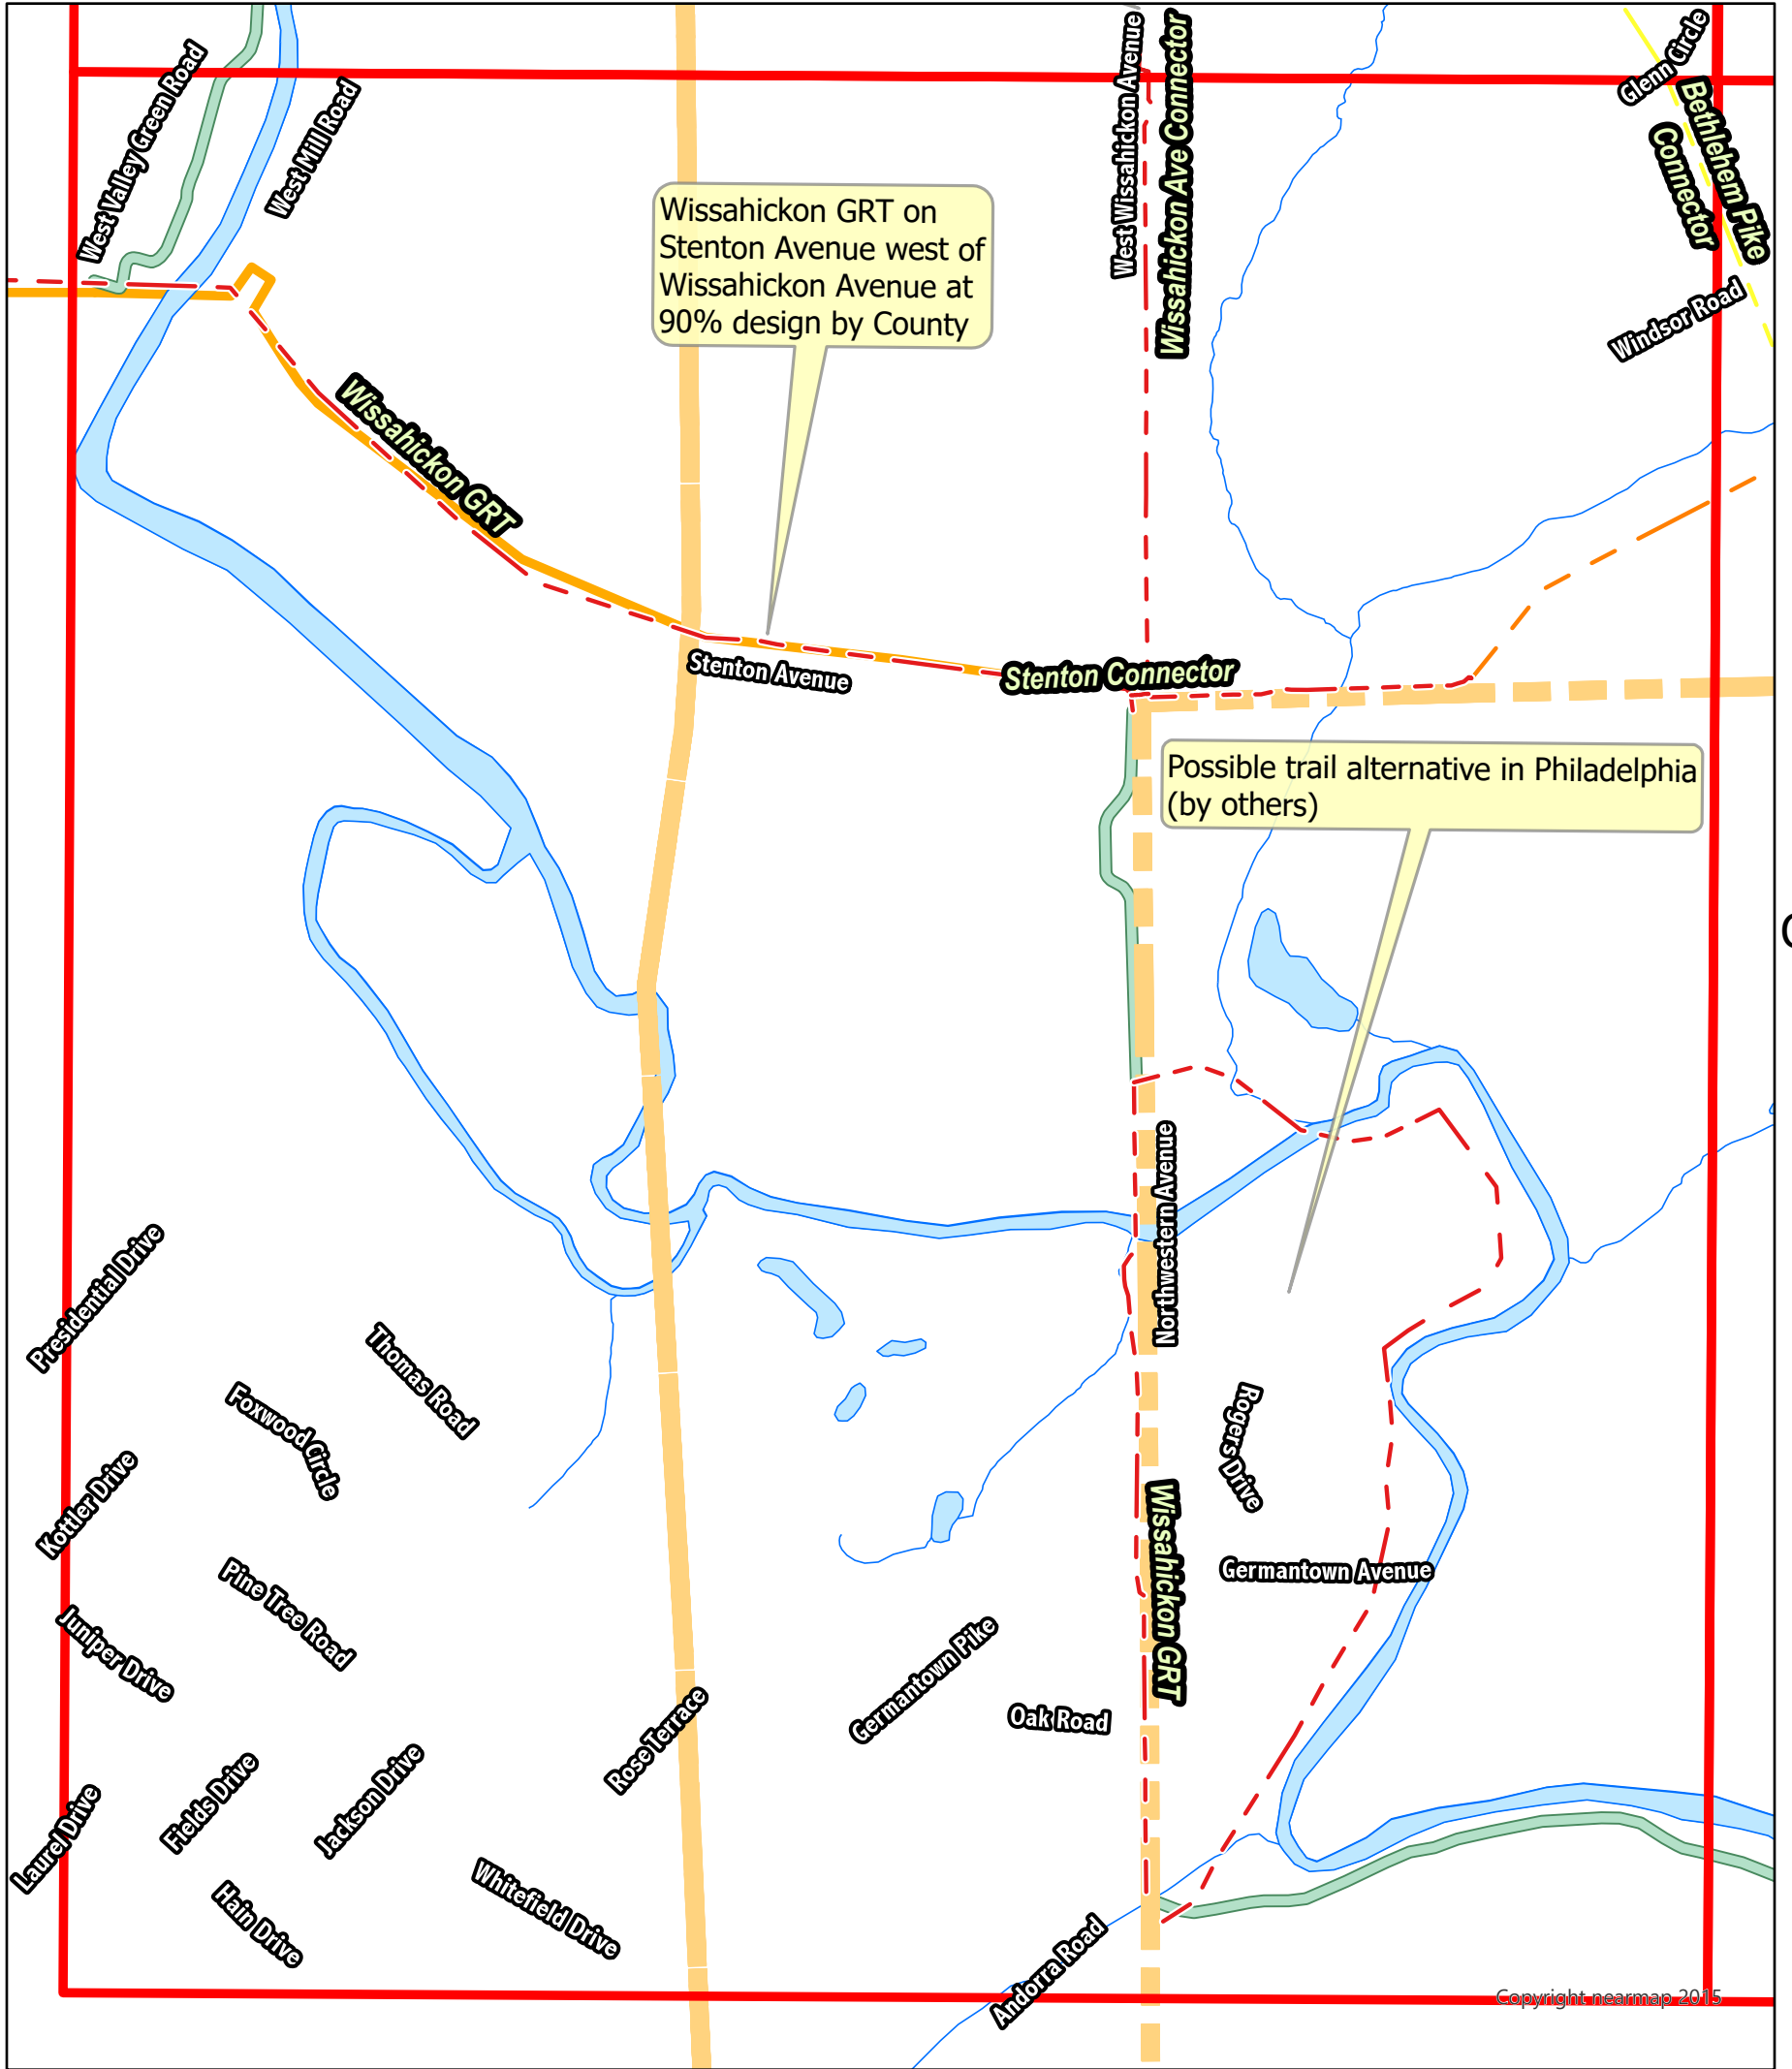

Page Name: B2

Page 4 of 7

Springfield Proposed Trail Network

Facility Type

- - - - Multi-use Trail
- - - - Sidewalk
- - - - Priority Bike Route
- - - - Mixed
- - - - Neighborhood Greenway
- - - - Complete Street/Road Diet
- - - - Existing Trails
- - - - Extra_Existing_Springfield_Trails
- Grid