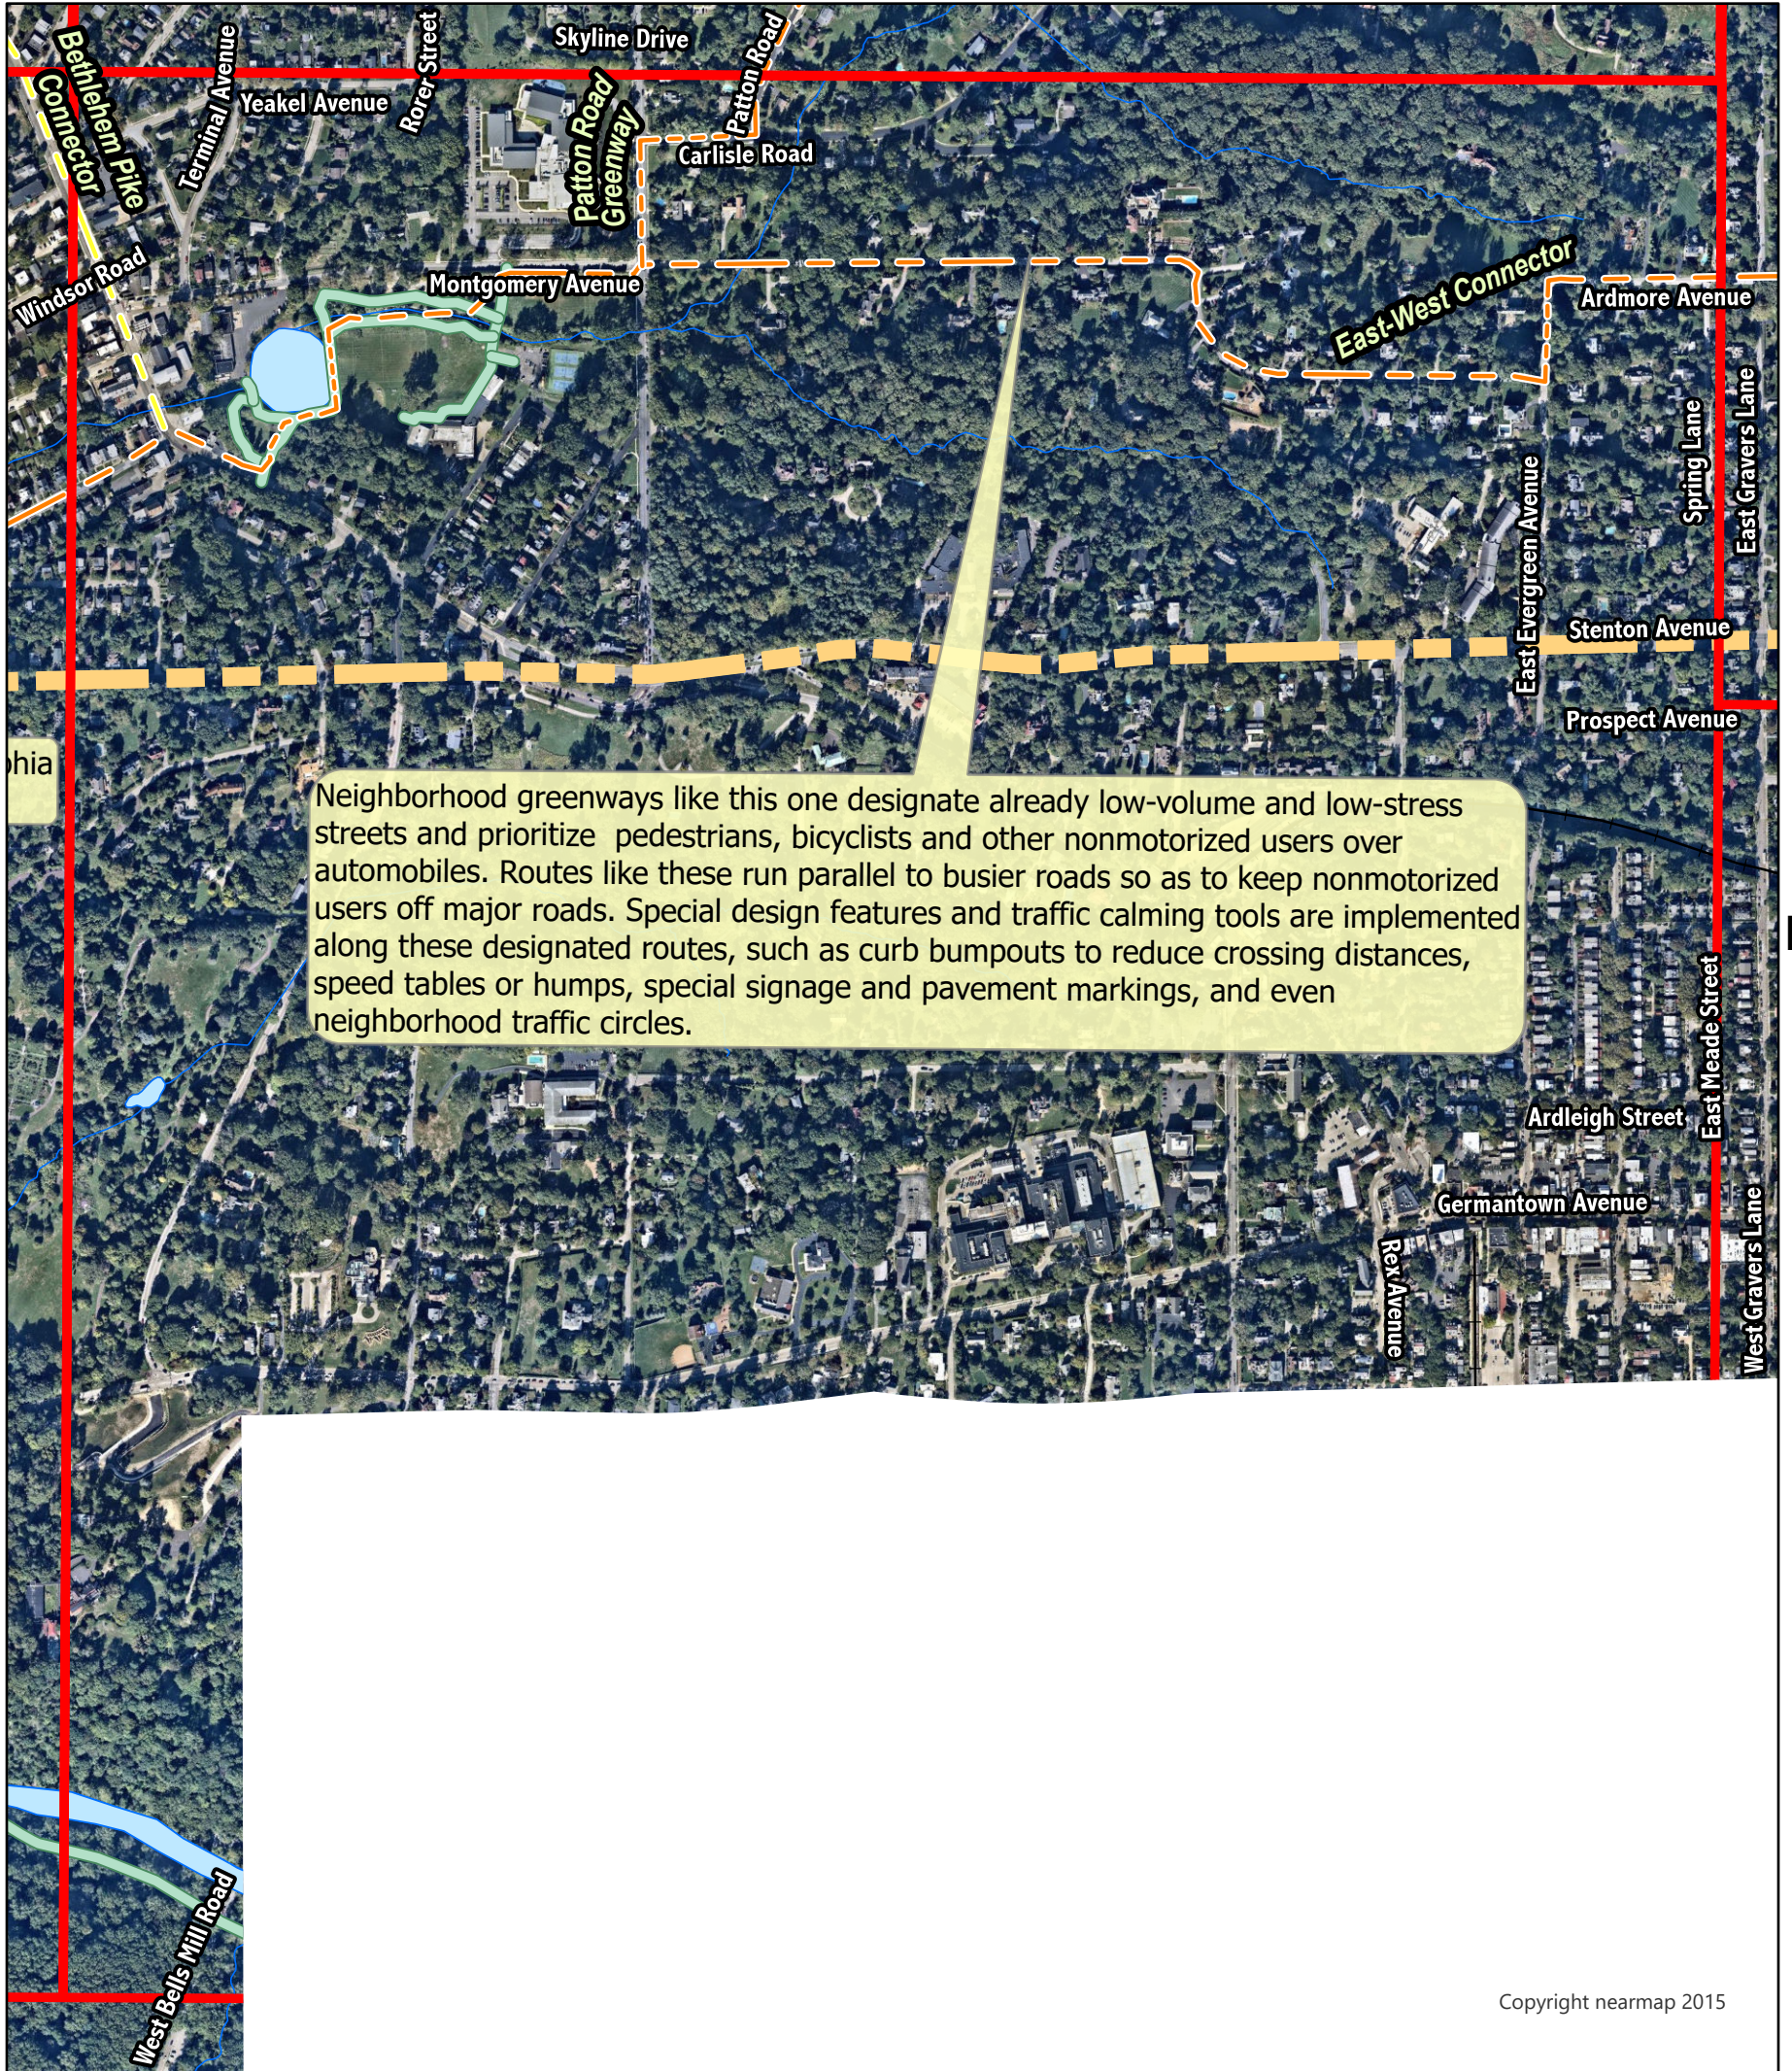

Page Name: C1

Page 6 of 7

C1

B2

B2

Springfield Proposed Trail Network

Facility Type

- - - Multi-use Trail
- - - Sidewalk
- - - Priority Bike Route
- - - Mixed
- - - Neighborhood Greenway
- - - Complete Street/Road Diet
- Existing Trails
- Extra_Existing_Springfield_Trails
- Grid