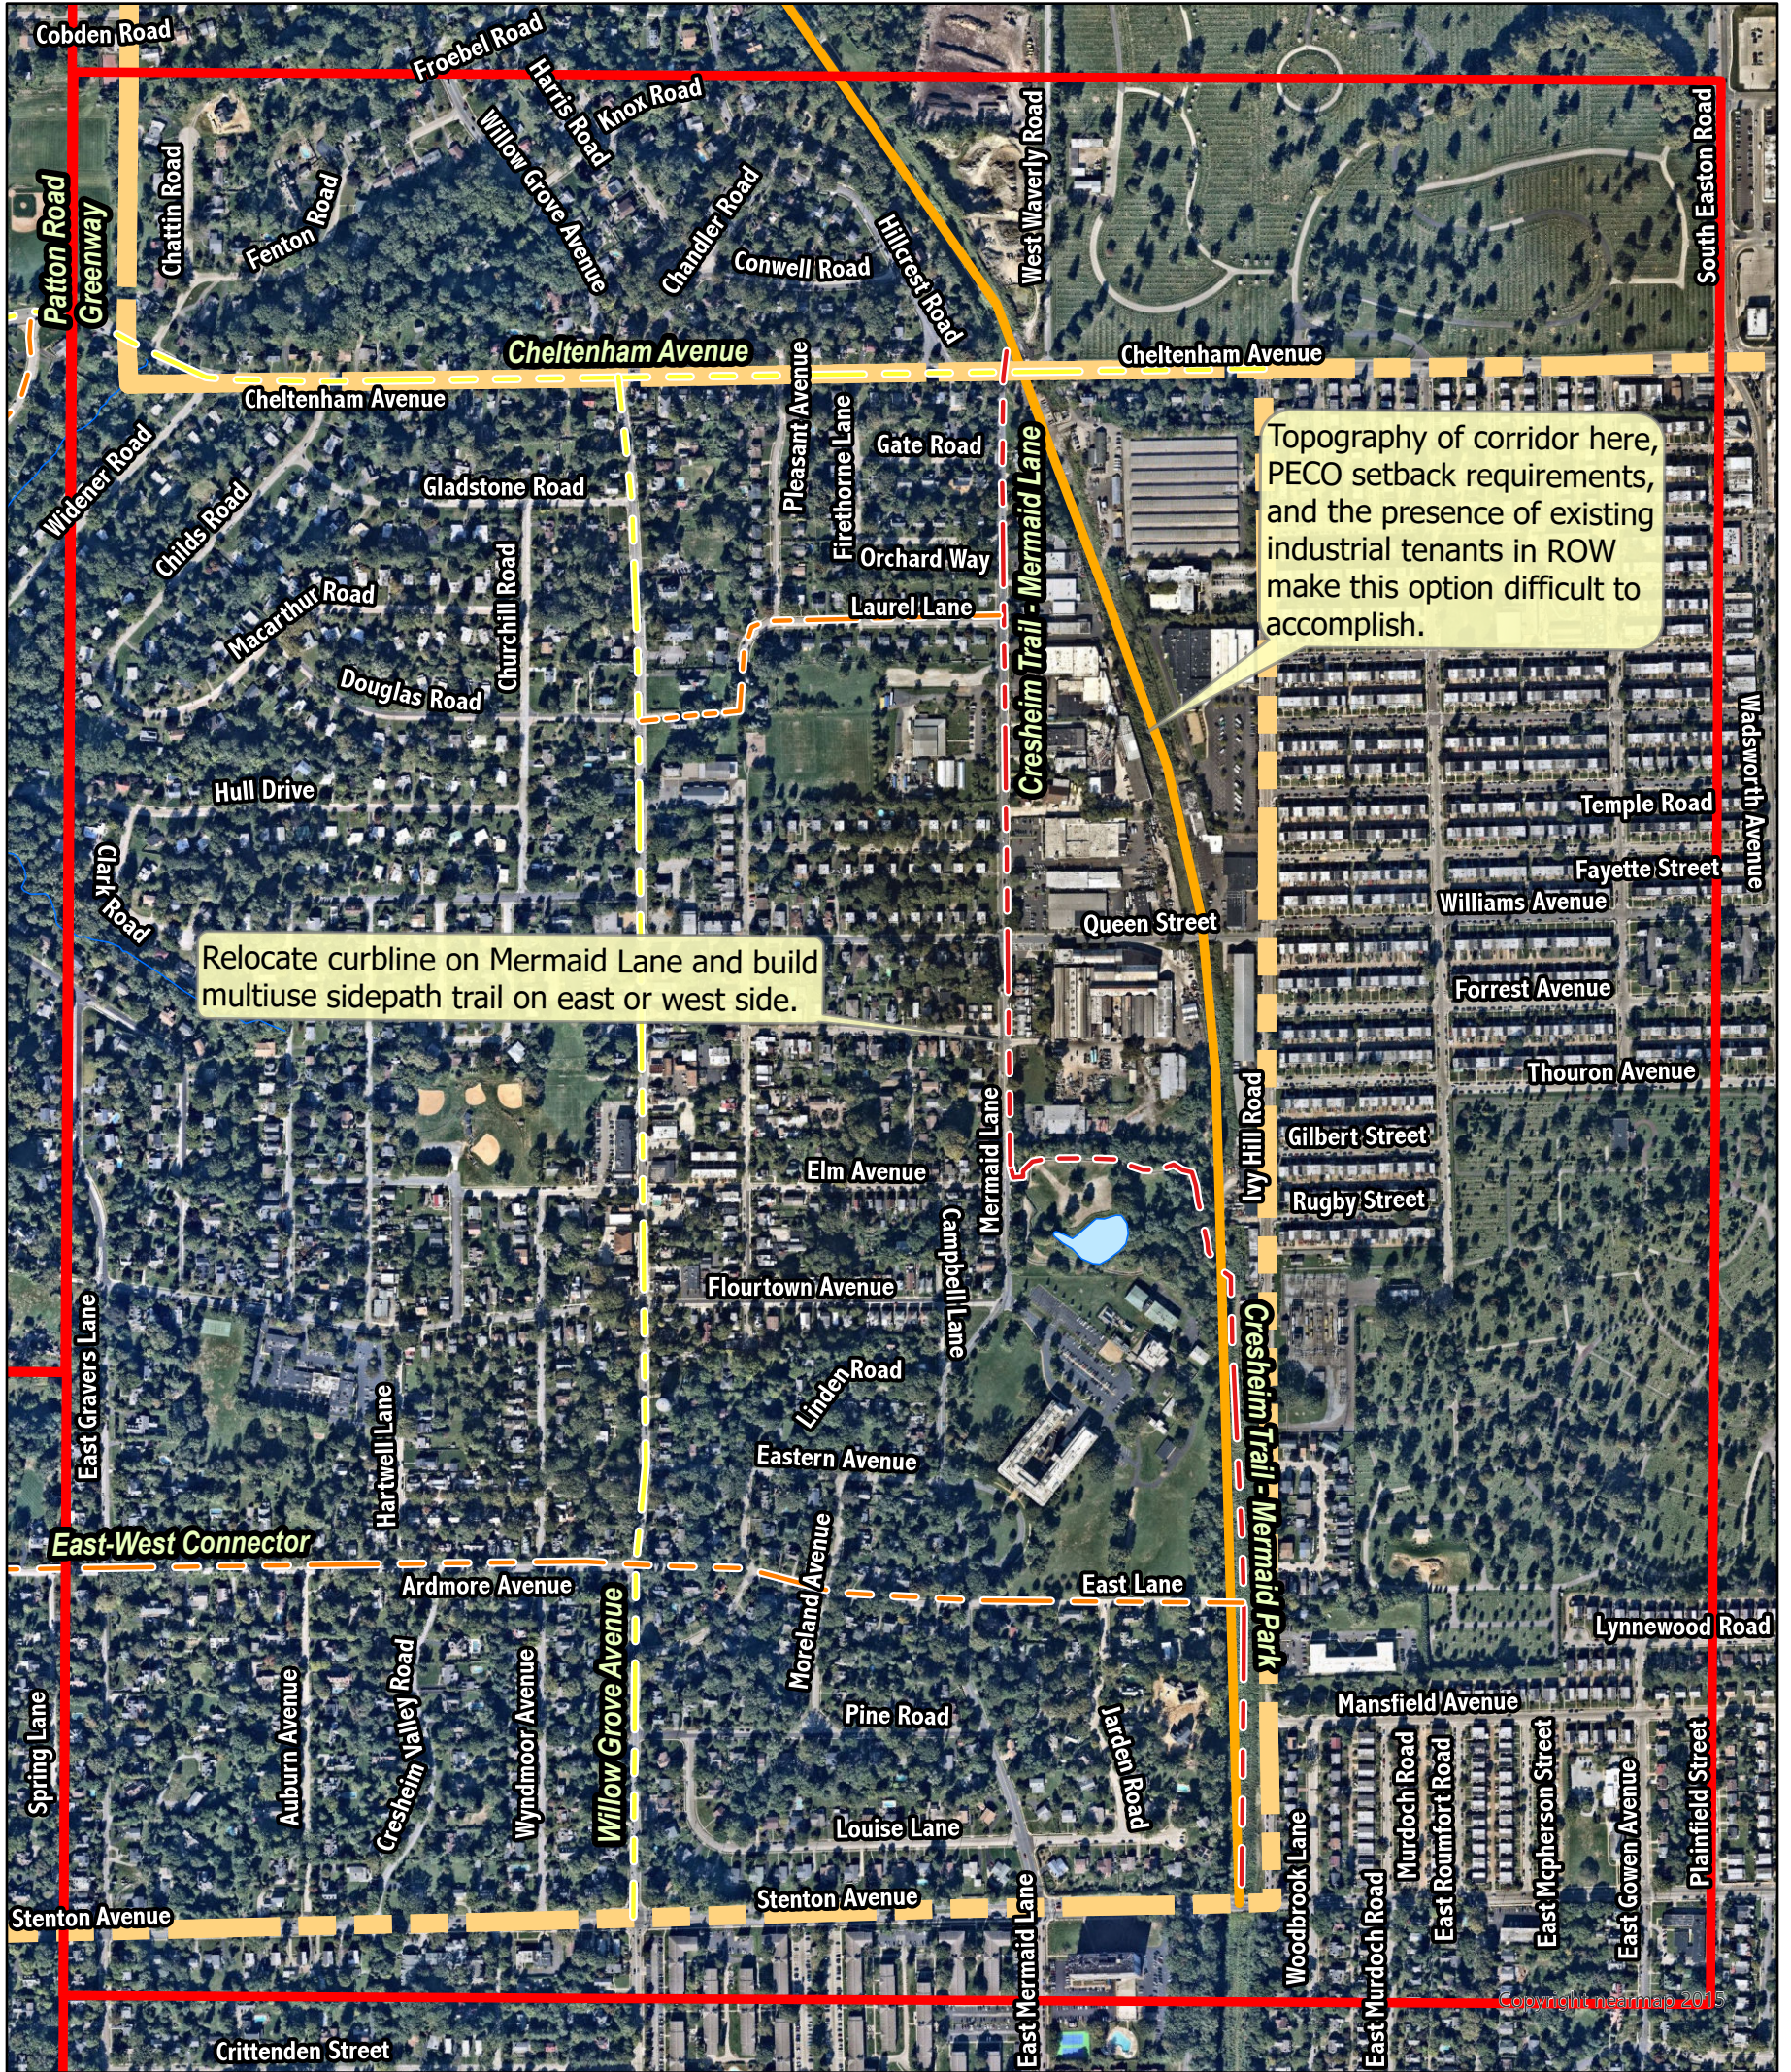

Springfield Proposed Trail Network

Facility Type

- - - - Multi-use Trail
- - - - Sidewalk
- - - - Priority Bike Route
- - - - Mixed
- - - - Neighborhood Greenway
- - - - Complete Street/Road Diet
- - - - Existing Trails
- - - - Extra_Existing_Springfield_Trails
- Grid